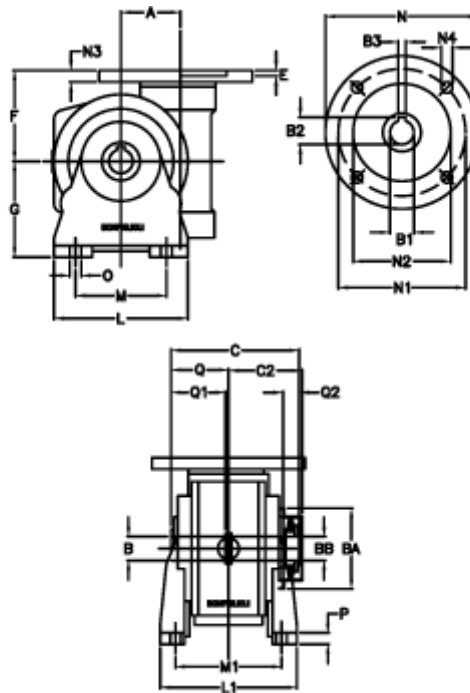

Data Sheet

Article number: 390204907032316
 Description: Worm Gear with Torque Limiter
 VF 49-L1-V-70 P63B14

Measures

a = 49.50	C2 = 63,5	M1 = 98.5	Q = 51.0
B = 25	Description = VF 49V-xx-63B14	N = 90	Q1 = 41
B1 E7 = 11	E = 3.0	N1 = 75	Q2 = 15
B2 = 12.8	F = 70	N2 = 60	
B3 H9 = 4	g = 82	N3 = 7.0	
BA = 63	L = 110	N4 = 6	
BB H7 = 14	L1 = 124.0	O = 8.5	
C = 105	m = 63	P = 12	